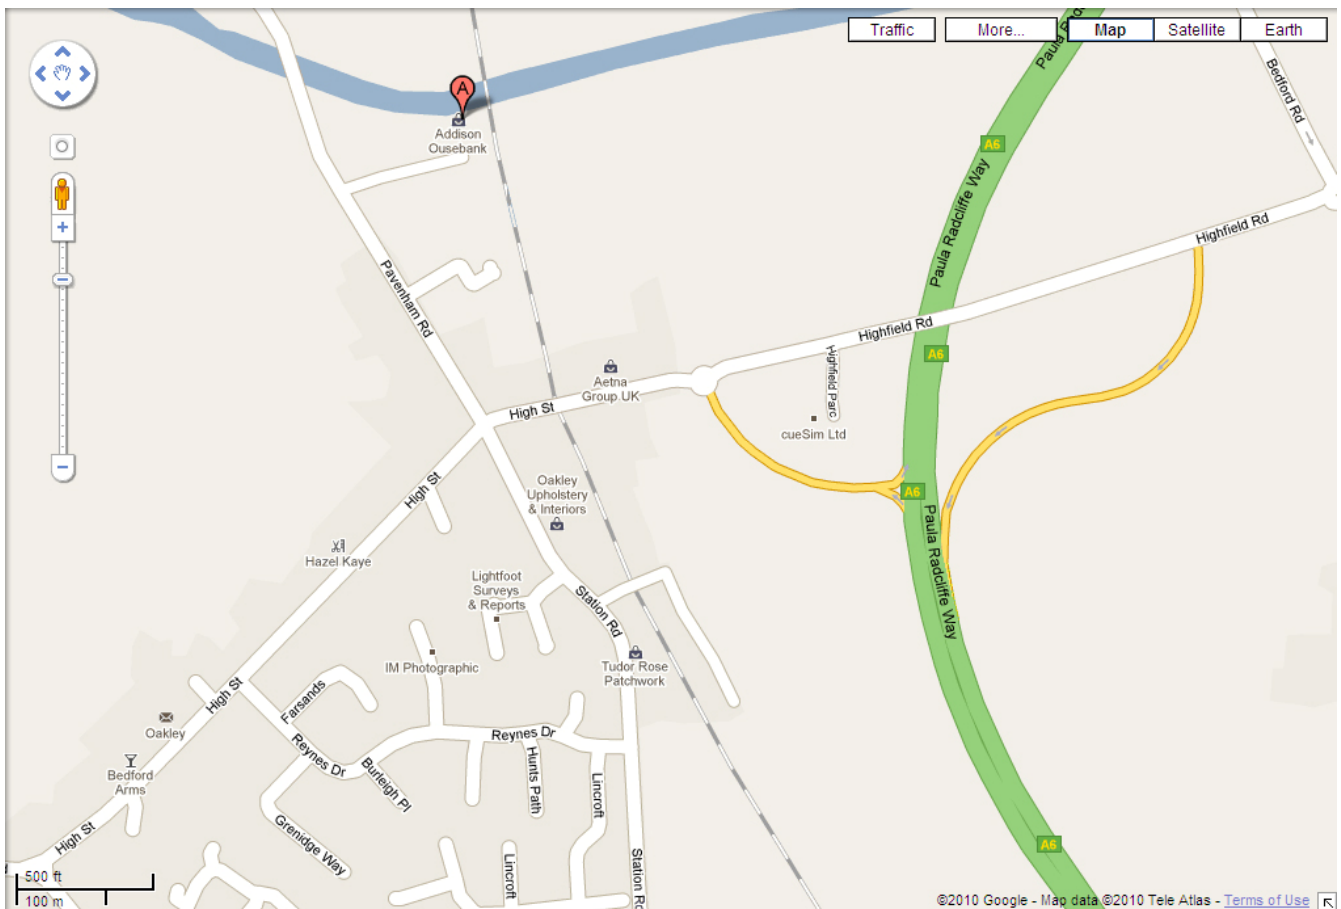

Willow Vale, Pavenham Road, Oakley, Bedford, Mk43 7SZ
Tel: 01234 825106
Email: sales@addisonousebank.co.uk

Maps and Directions

From Bedford

From the centre of Bedford follow the signs for Rushden A6. After leaving Bedford and passing 'Sainsbury's Superstore' on your left, follow the A6 (Paula Radcliffe Way) for about 2 miles. Take the second turning to Oakley and Pavenham. On leaving the bypass (A6) follow the road and turn left at the mini roundabout. At the crossroads turn right towards Pavenham. Directly after the national speed limit sign turn right. Follow the lane and Addison Ousebank are on the left.

From Rushden

Follow the A6 towards Bedford. After leaving the village of Milton Ernest take the first turning to Oakley & Clapham. Follow the road and turn right at the mini roundabout at the top of the hill. At the crossroads turn right towards Pavenham. Directly after the national speed limit sign turn right. Follow the lane and Addison Ousebank are on the left.

Map - Closer

Willow Vale, Pavenham Road, Oakley, Bedford, Mk43 7SZ
Tel: 01234 825106
Email: sales@addisonousebank.co.uk

Map - Overview